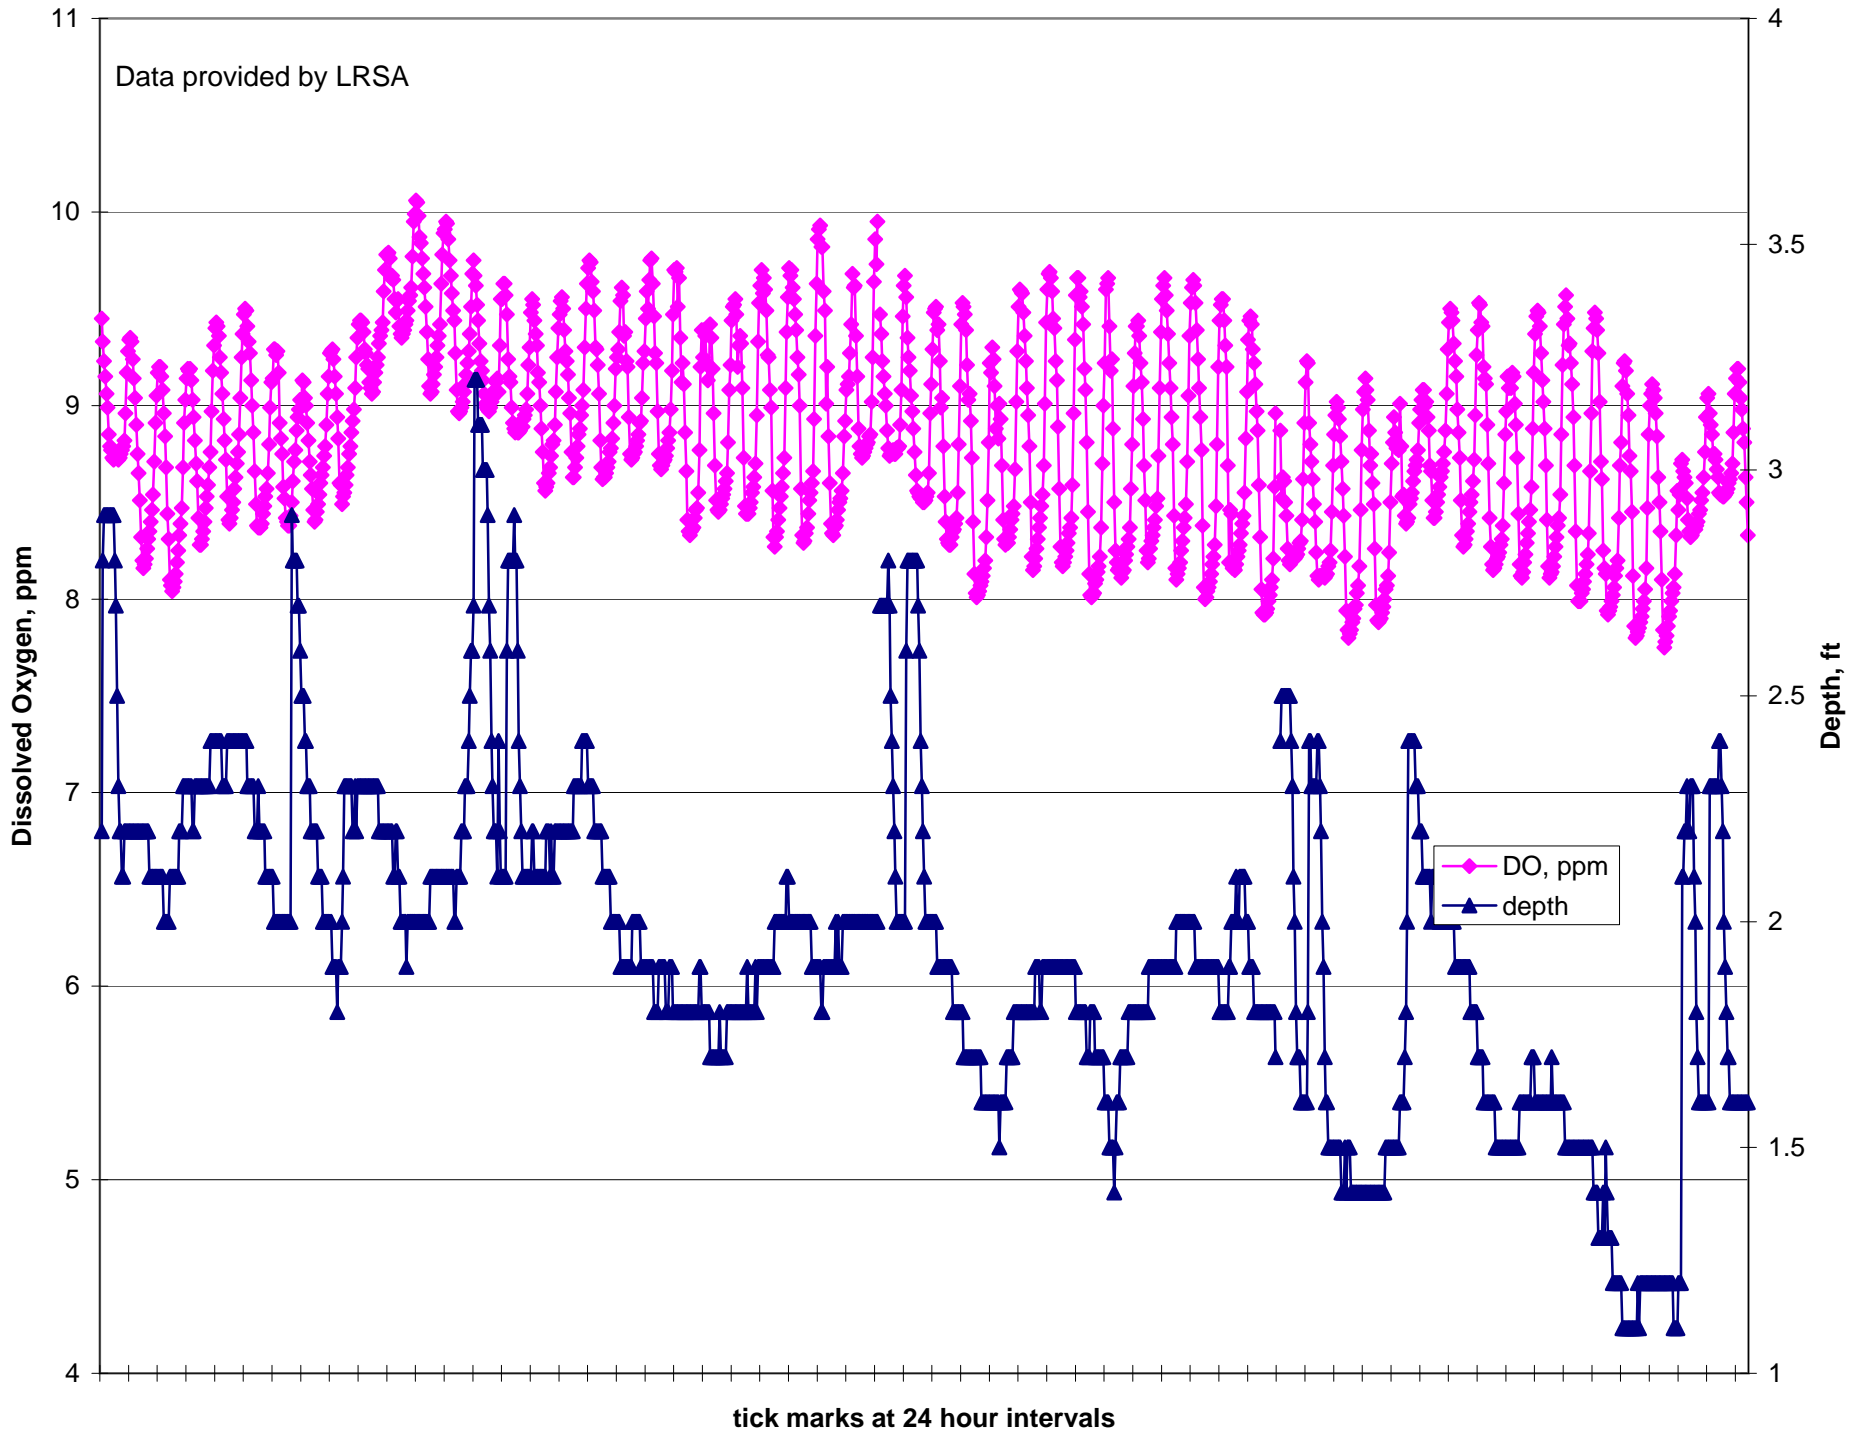

Lehigh River WQ at Jim Thorpe | Start June 8th @ at 11am to August 4th, 2008

Lehigh River WQ at Jim Thorpe | Start June 8th @ at 11am to August 4, 2008

Lehigh River WQ at Jim Thorpe | Start June 8th @ at 11am to August 4, 2008

Lehigh River WQ at Jim Thorpe | Start June 8th @ at 11am to August 4, 2008

Lehigh River WQ at Jim Thorpe | Start June 8th @ at 11am to August 4, 2008

Lehigh River WQ at Jim Thorpe | Start June 8th @ at 11am to August 4, 2008

Lehigh River WQ at Jim Thorpe | Start June 8th @ at 11am to August 4, 2008