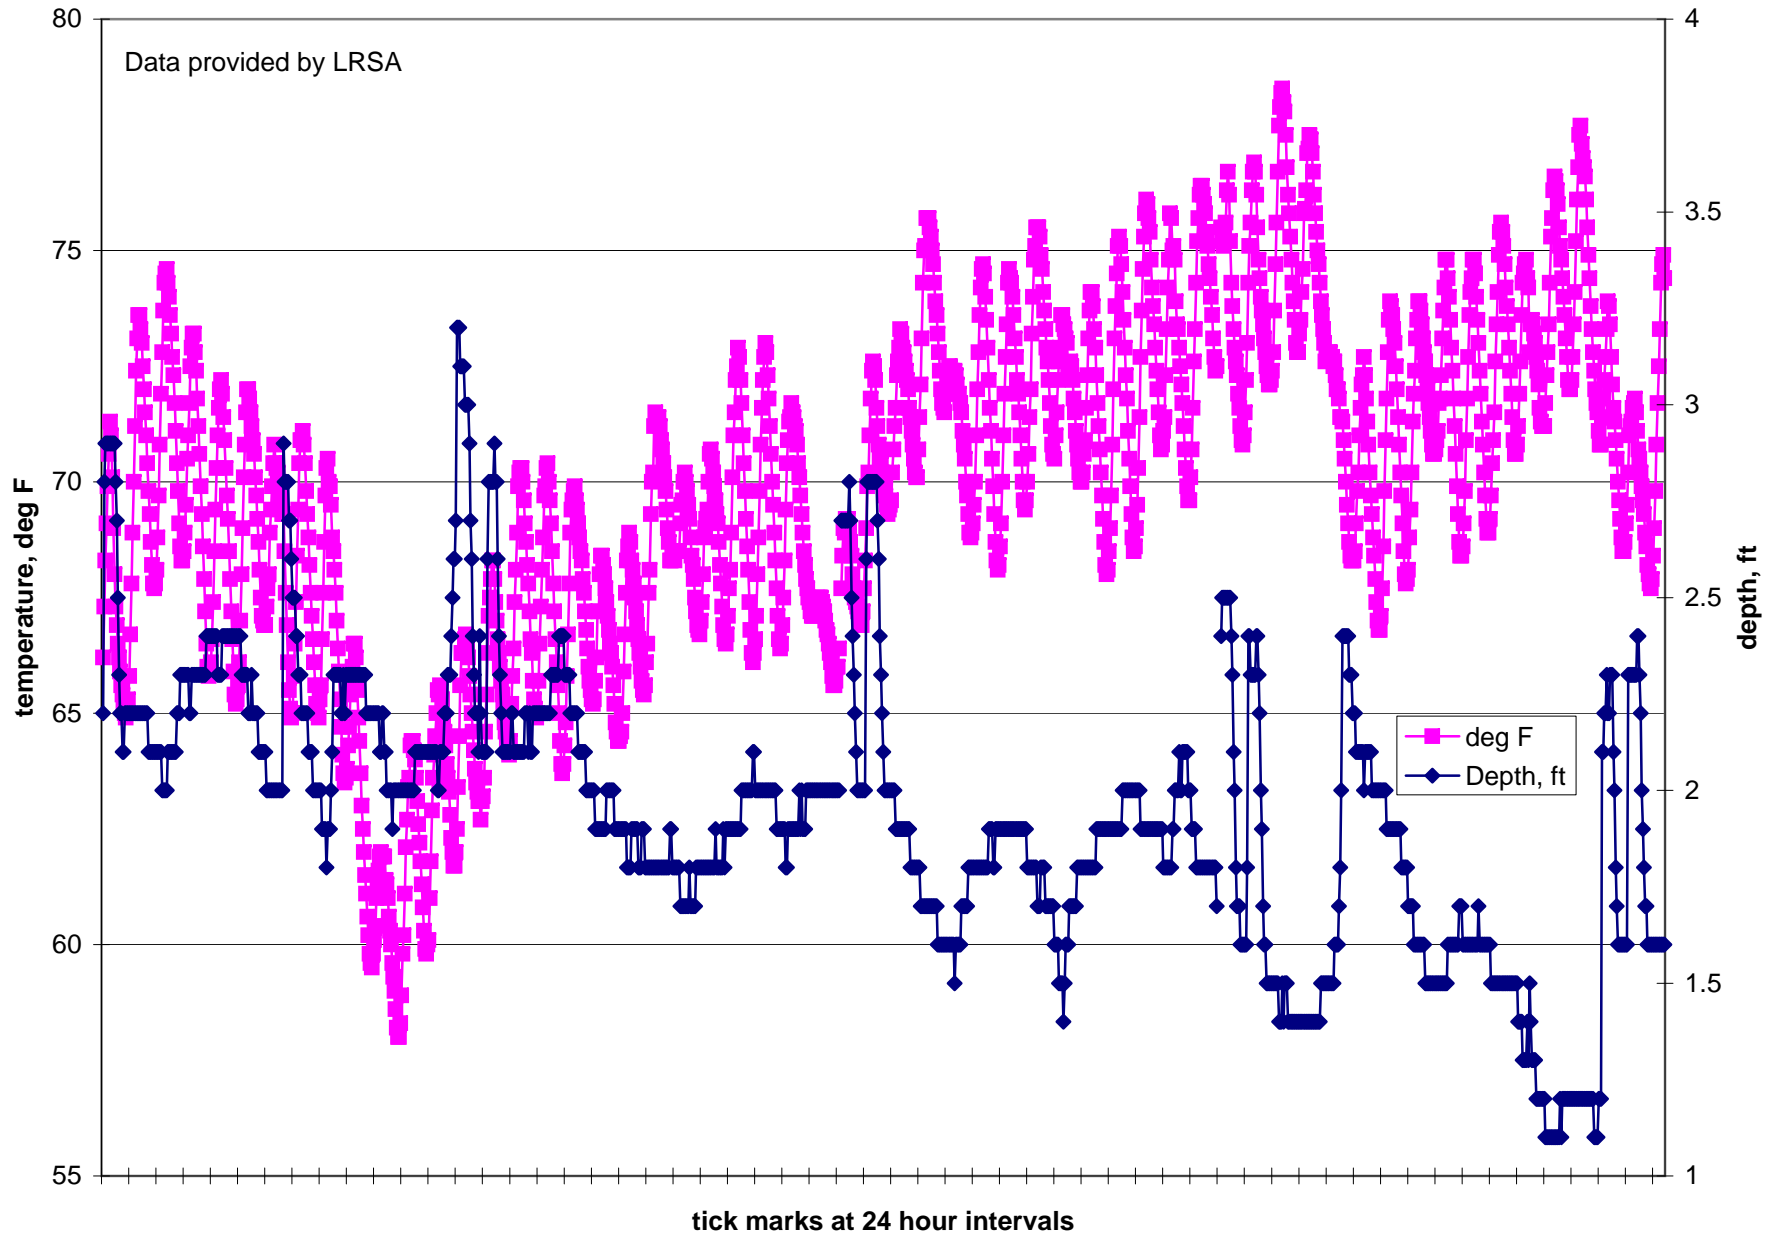

Lehigh River WQ at Jim Thorpe | Start June 8th @ at 11am to August 4th, 2008

Lehigh River WQ at Jim Thorpe | Start June 8th @ at 11am to August 4, 2008

Lehigh River WQ at Jim Thorpe | Start June 8th @ at 11am to August 4, 2008

Lehigh River WQ at Jim Thorpe | Start June 8th @ at 11am to August 4, 2008

Lehigh River WQ at Jim Thorpe | Start June 8th @ at 11am to August 4, 2008

Lehigh River WQ at Jim Thorpe | Start June 8th @ at 11am to August 4, 2008

Lehigh River WQ at Jim Thorpe | Start June 8th @ at 11am to August 4, 2008