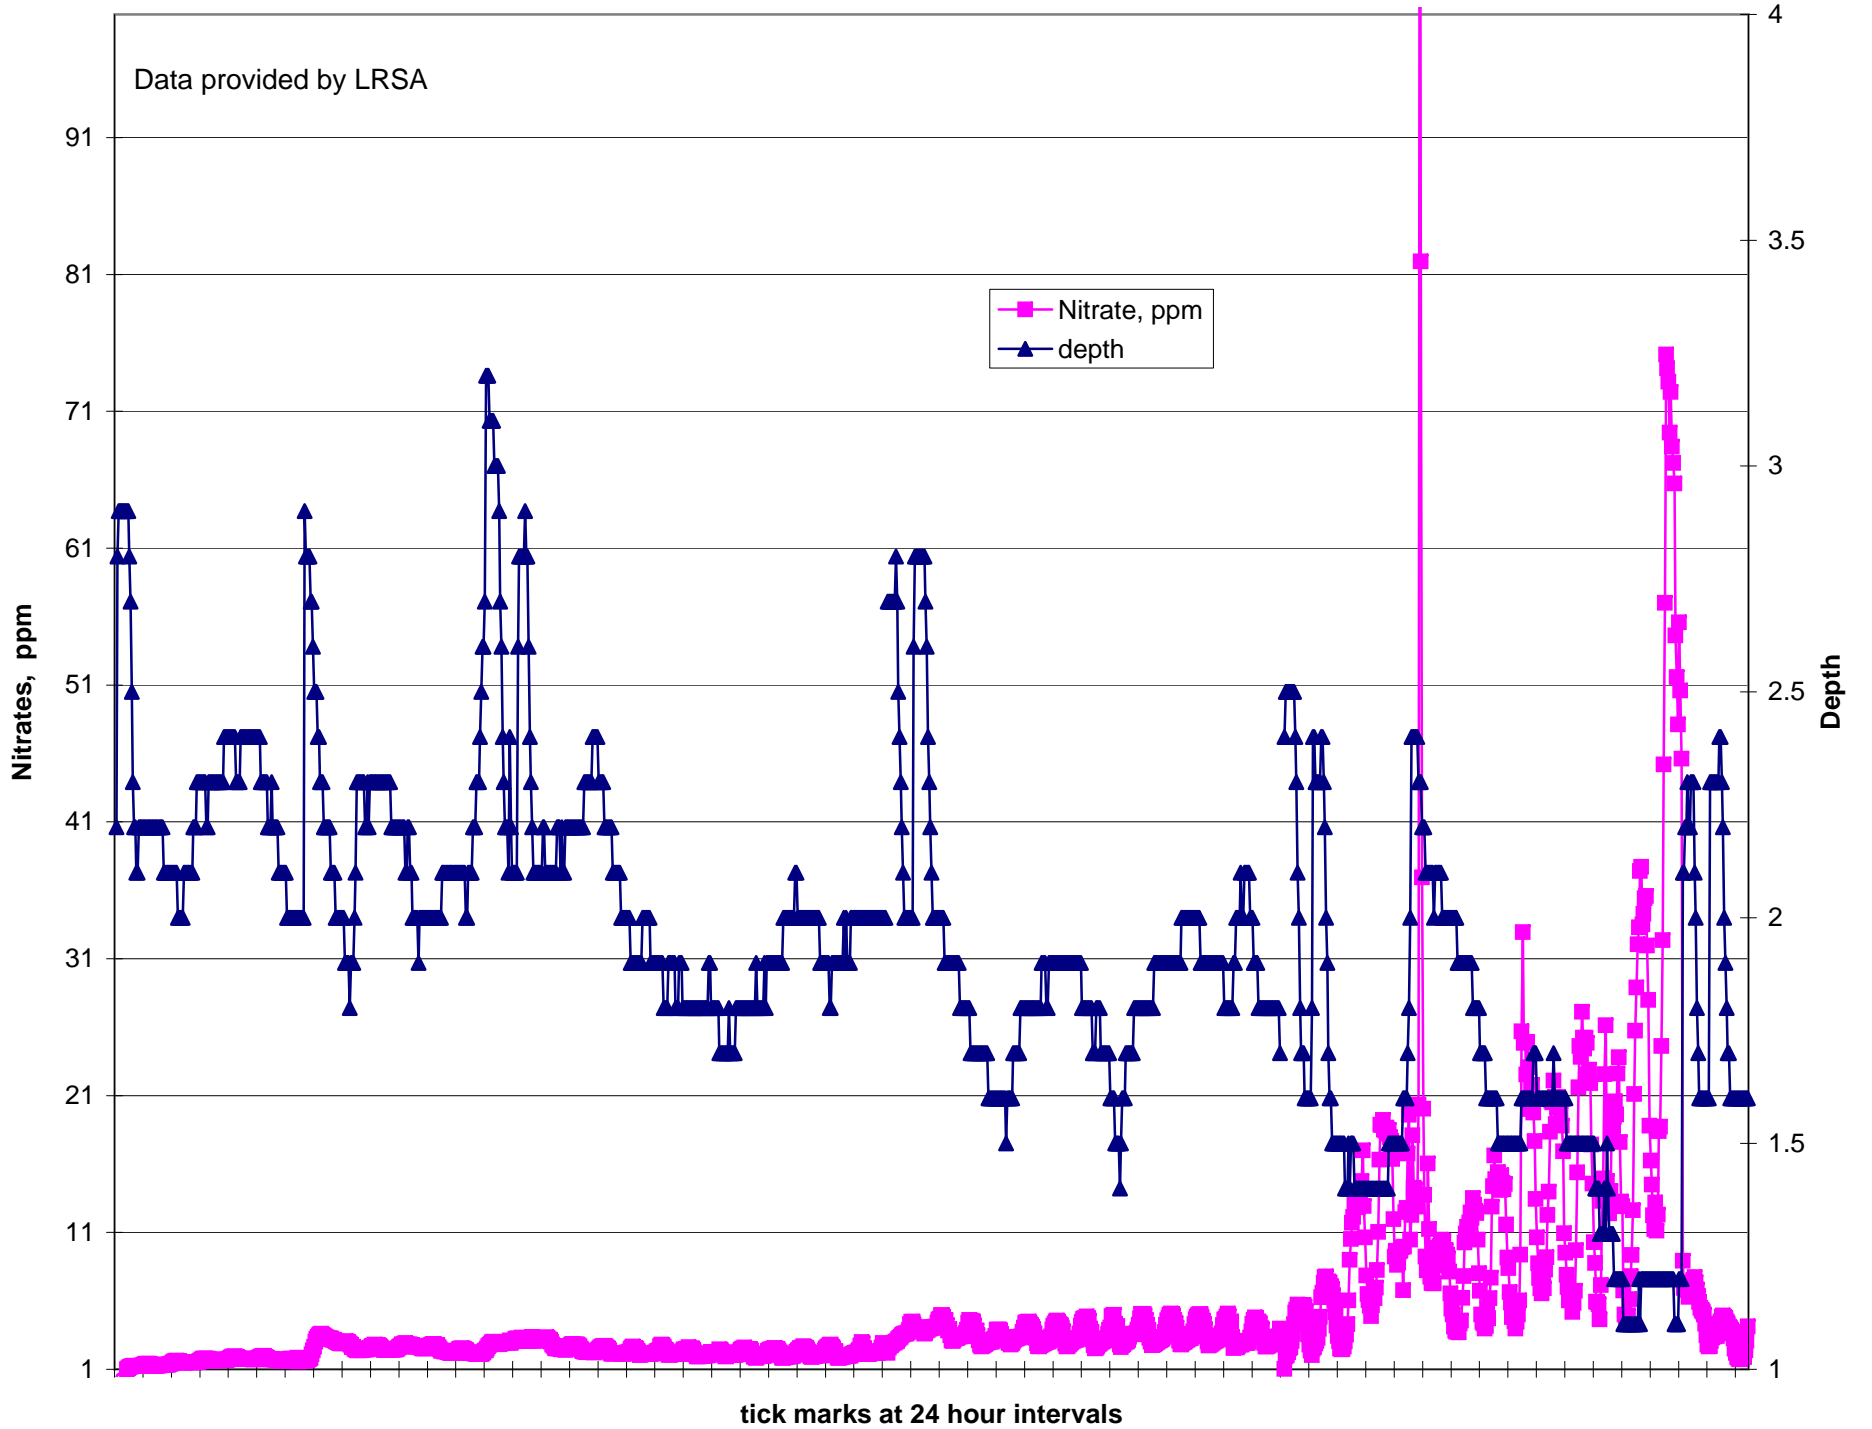

Lehigh River WQ at Jim Thorpe | Start June 8th @ at 11am to August 4th, 2008

Lehigh River WQ at Jim Thorpe | Start June 8th @ at 11am to August 4, 2008

Lehigh River WQ at Jim Thorpe | Start June 8th @ at 11am to August 4, 2008

Lehigh River WQ at Jim Thorpe | Start June 8th @ at 11am to August 4, 2008

Lehigh River WQ at Jim Thorpe | Start June 8th @ at 11am to August 4, 2008

Lehigh River WQ at Jim Thorpe | Start June 8th @ at 11am to August 4, 2008

Lehigh River WQ at Jim Thorpe | Start June 8th @ at 11am to August 4, 2008