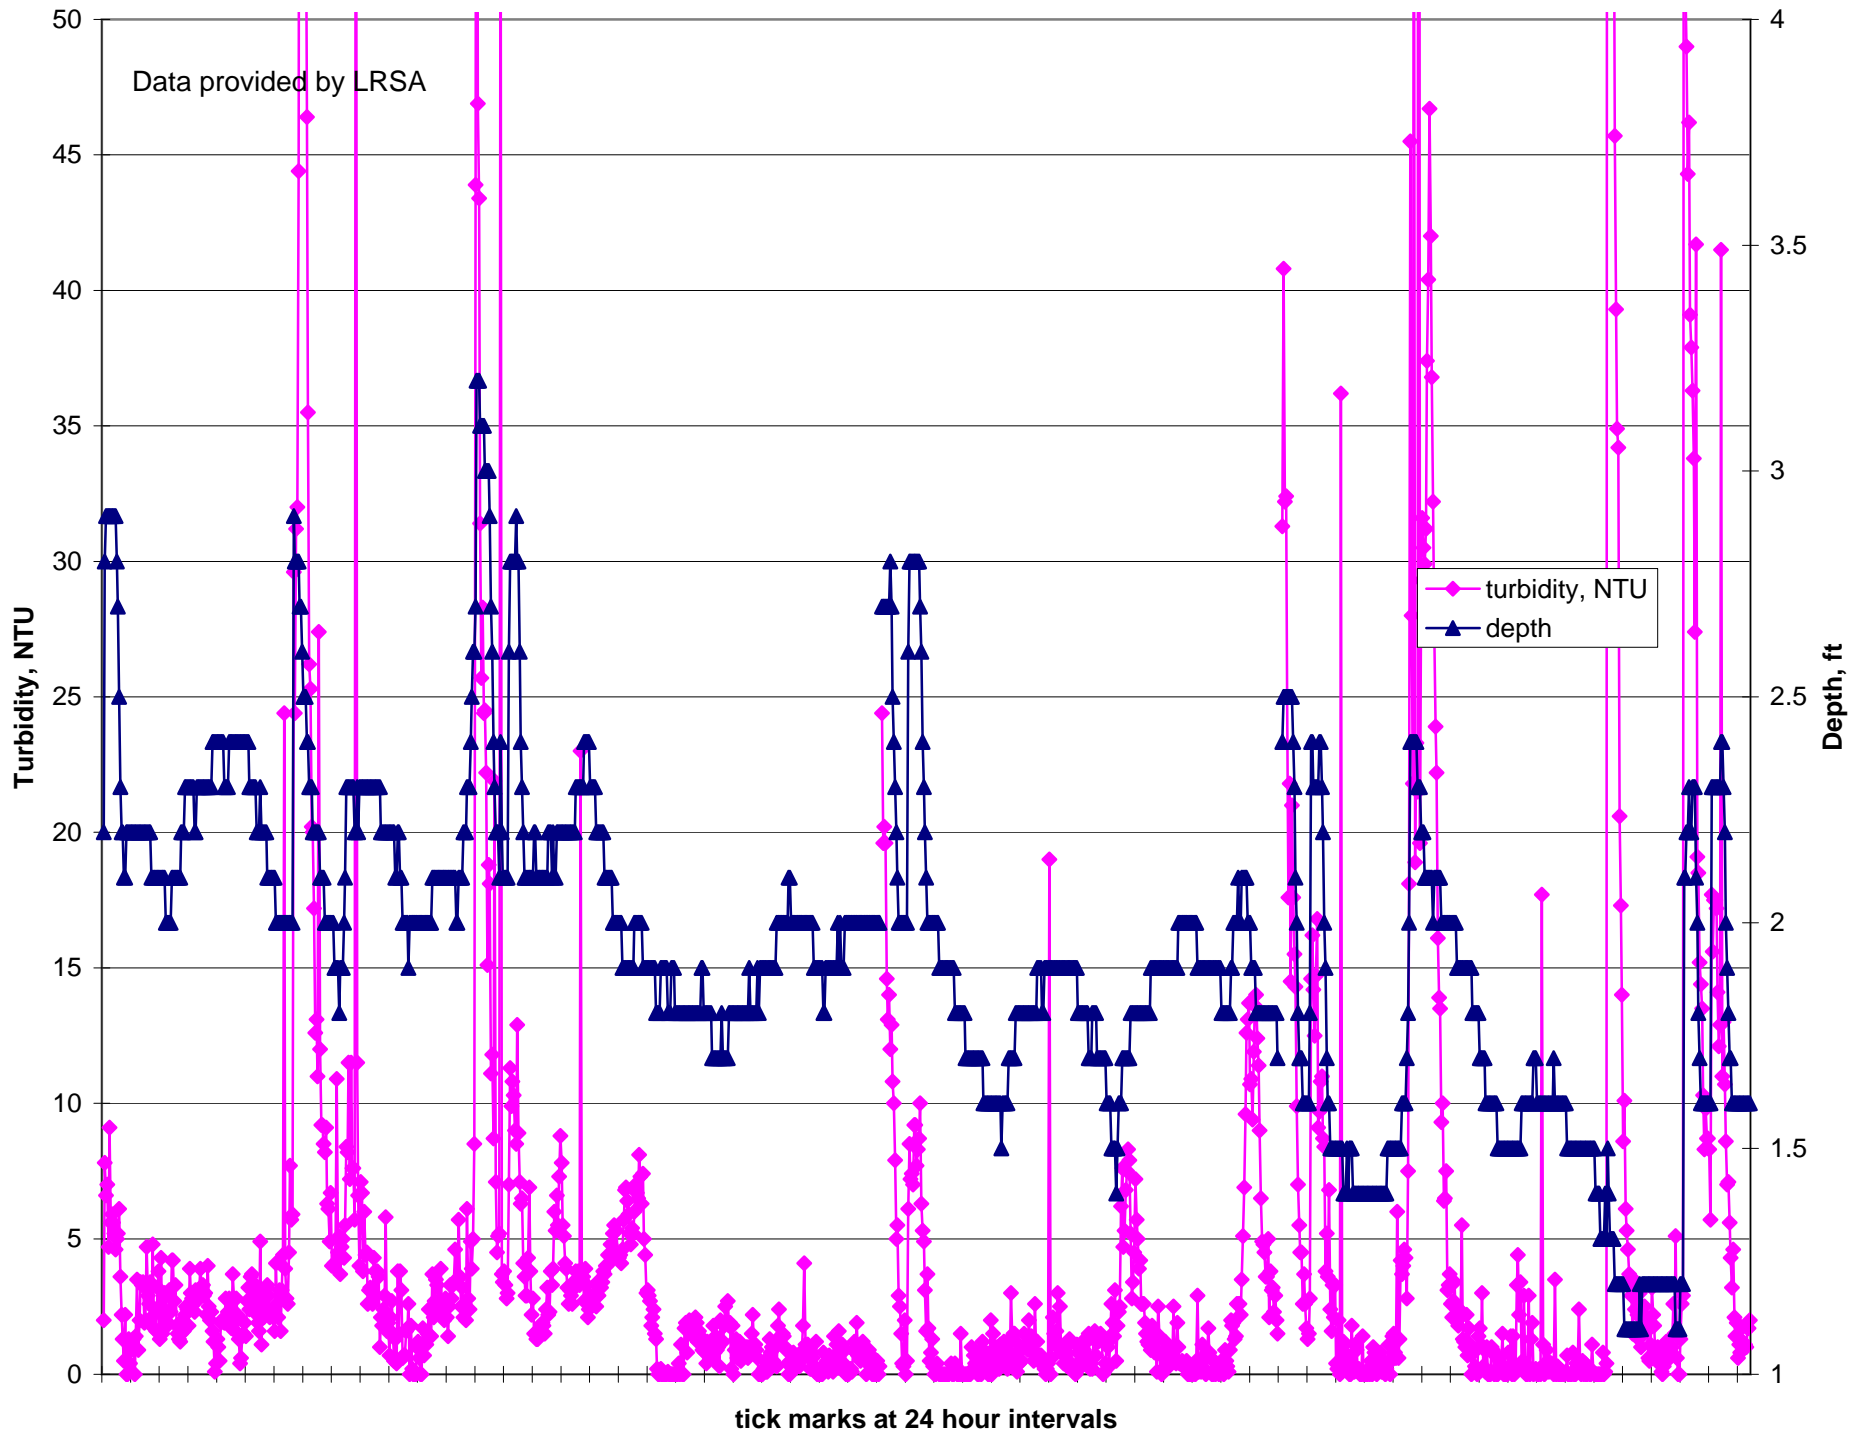

Lehigh River WQ at Jim Thorpe | Start June 8th @ at 11am to August 4th, 2008

Lehigh River WQ at Jim Thorpe | Start June 8th @ at 11am to August 4, 2008

Lehigh River WQ at Jim Thorpe | Start June 8th @ at 11am to August 4, 2008

Lehigh River WQ at Jim Thorpe | Start June 8th @ at 11am to August 4, 2008

Lehigh River WQ at Jim Thorpe | Start June 8th @ at 11am to August 4, 2008

Lehigh River WQ at Jim Thorpe | Start June 8th @ at 11am to August 4, 2008

Lehigh River WQ at Jim Thorpe | Start June 8th @ at 11am to August 4, 2008