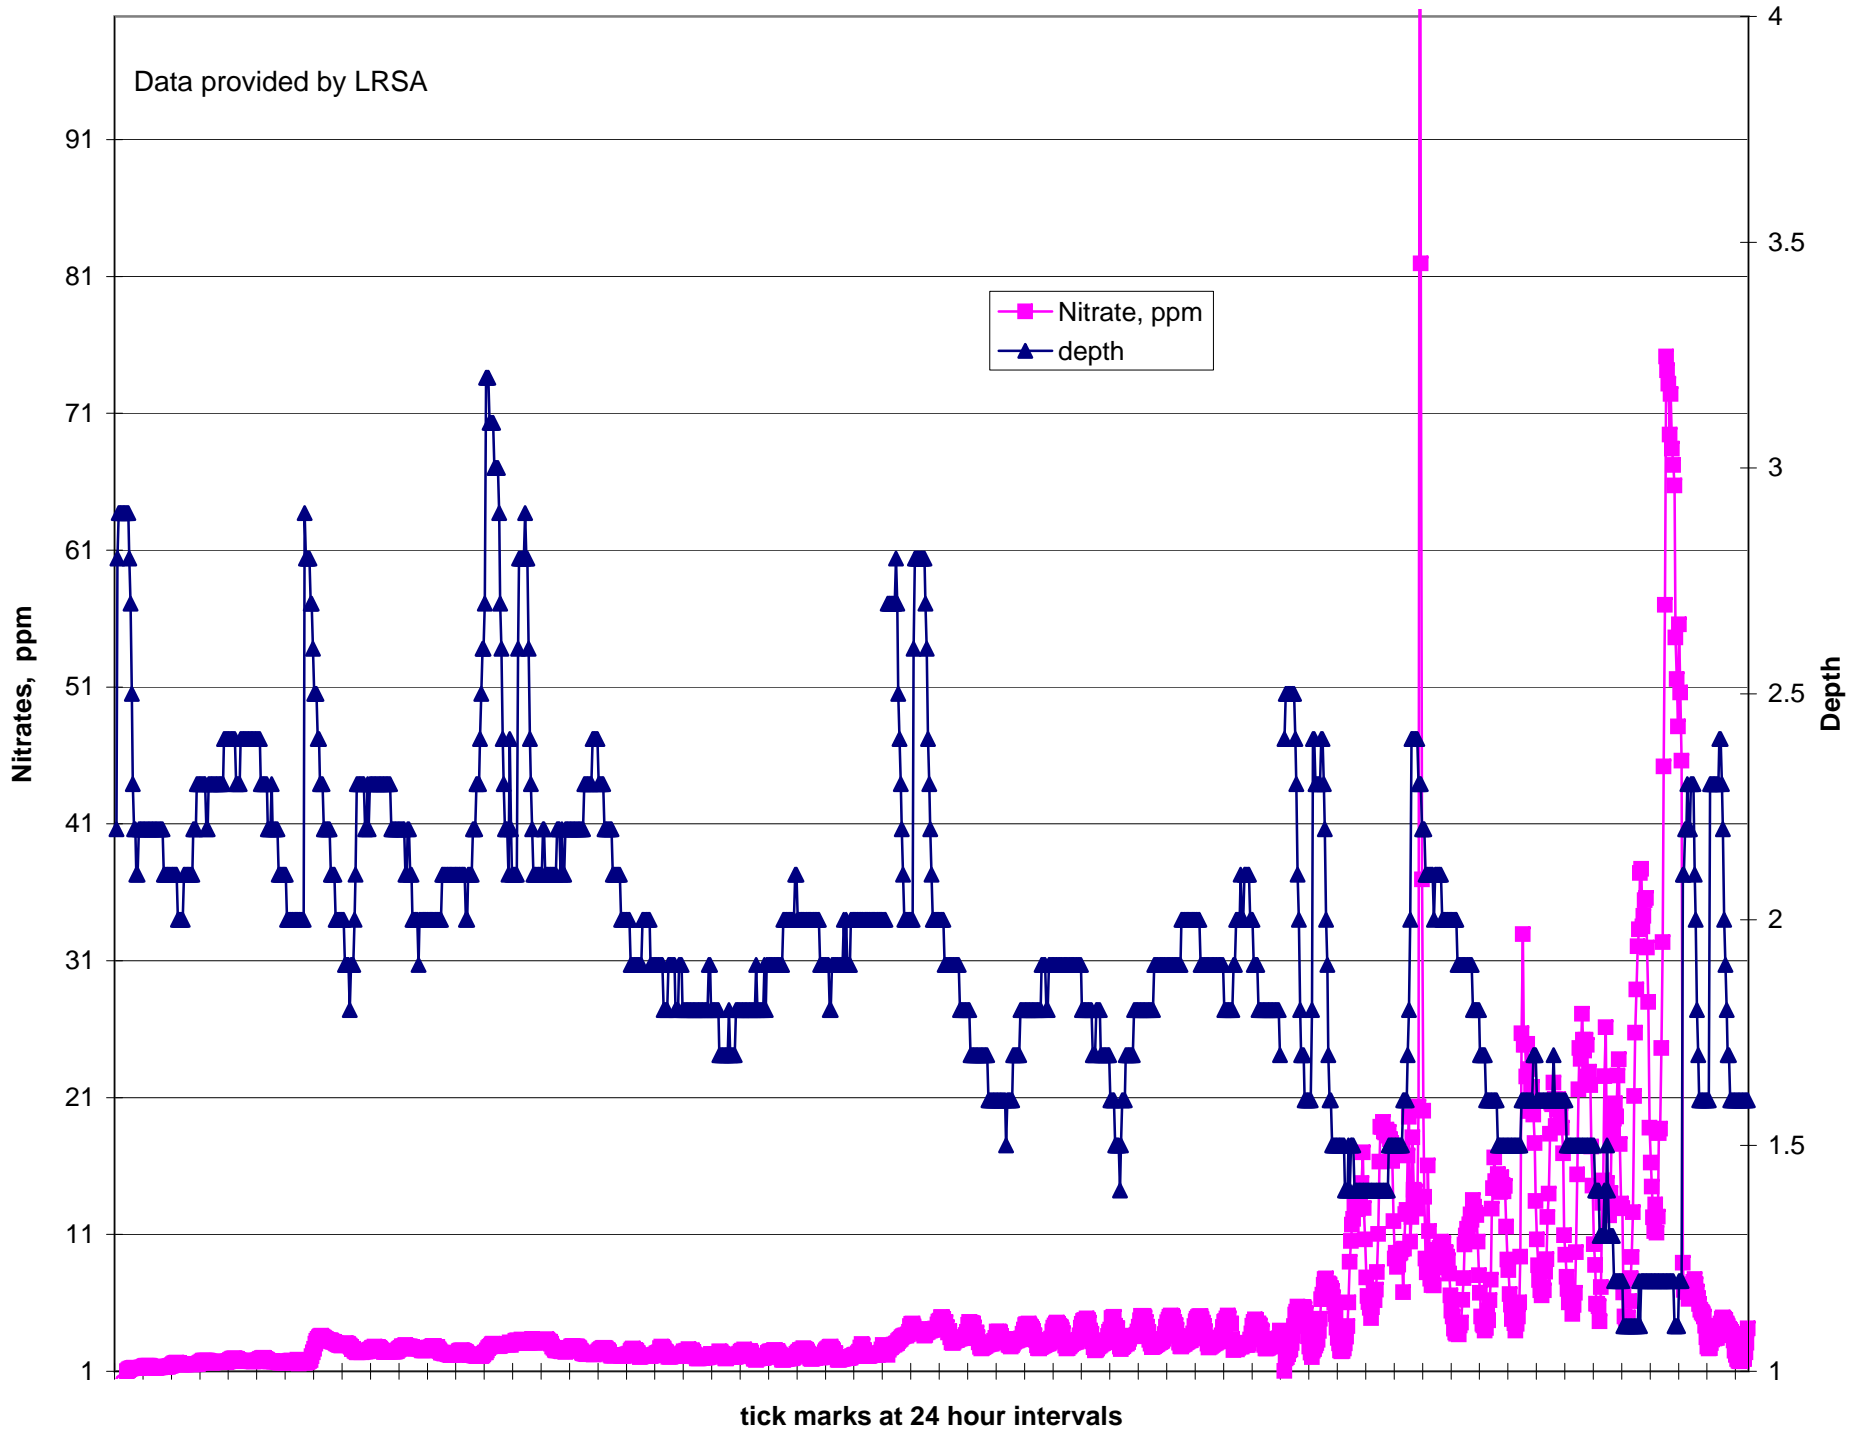

Lehigh River WQ at Jim Thorpe | Start June 8th @ at 11am to August 4th, 2008

Lehigh River WQ at Jim Thorpe | Start June 8th @ at 11am to August 4, 2008

Lehigh River WQ at Jim Thorpe | Start June 8th @ at 11am to August 4, 2008

Lehigh River WQ at Jim Thorpe | Start June 8th @ at 11am to August 4, 2008

Lehigh River WQ at Jim Thorpe | Start June 8th @ at 11am to August 4, 2008

Lehigh River WQ at Jim Thorpe | Start June 8th @ at 11am to August 4, 2008

Lehigh River WQ at Jim Thorpe | Start June 8th @ at 11am to August 4, 2008