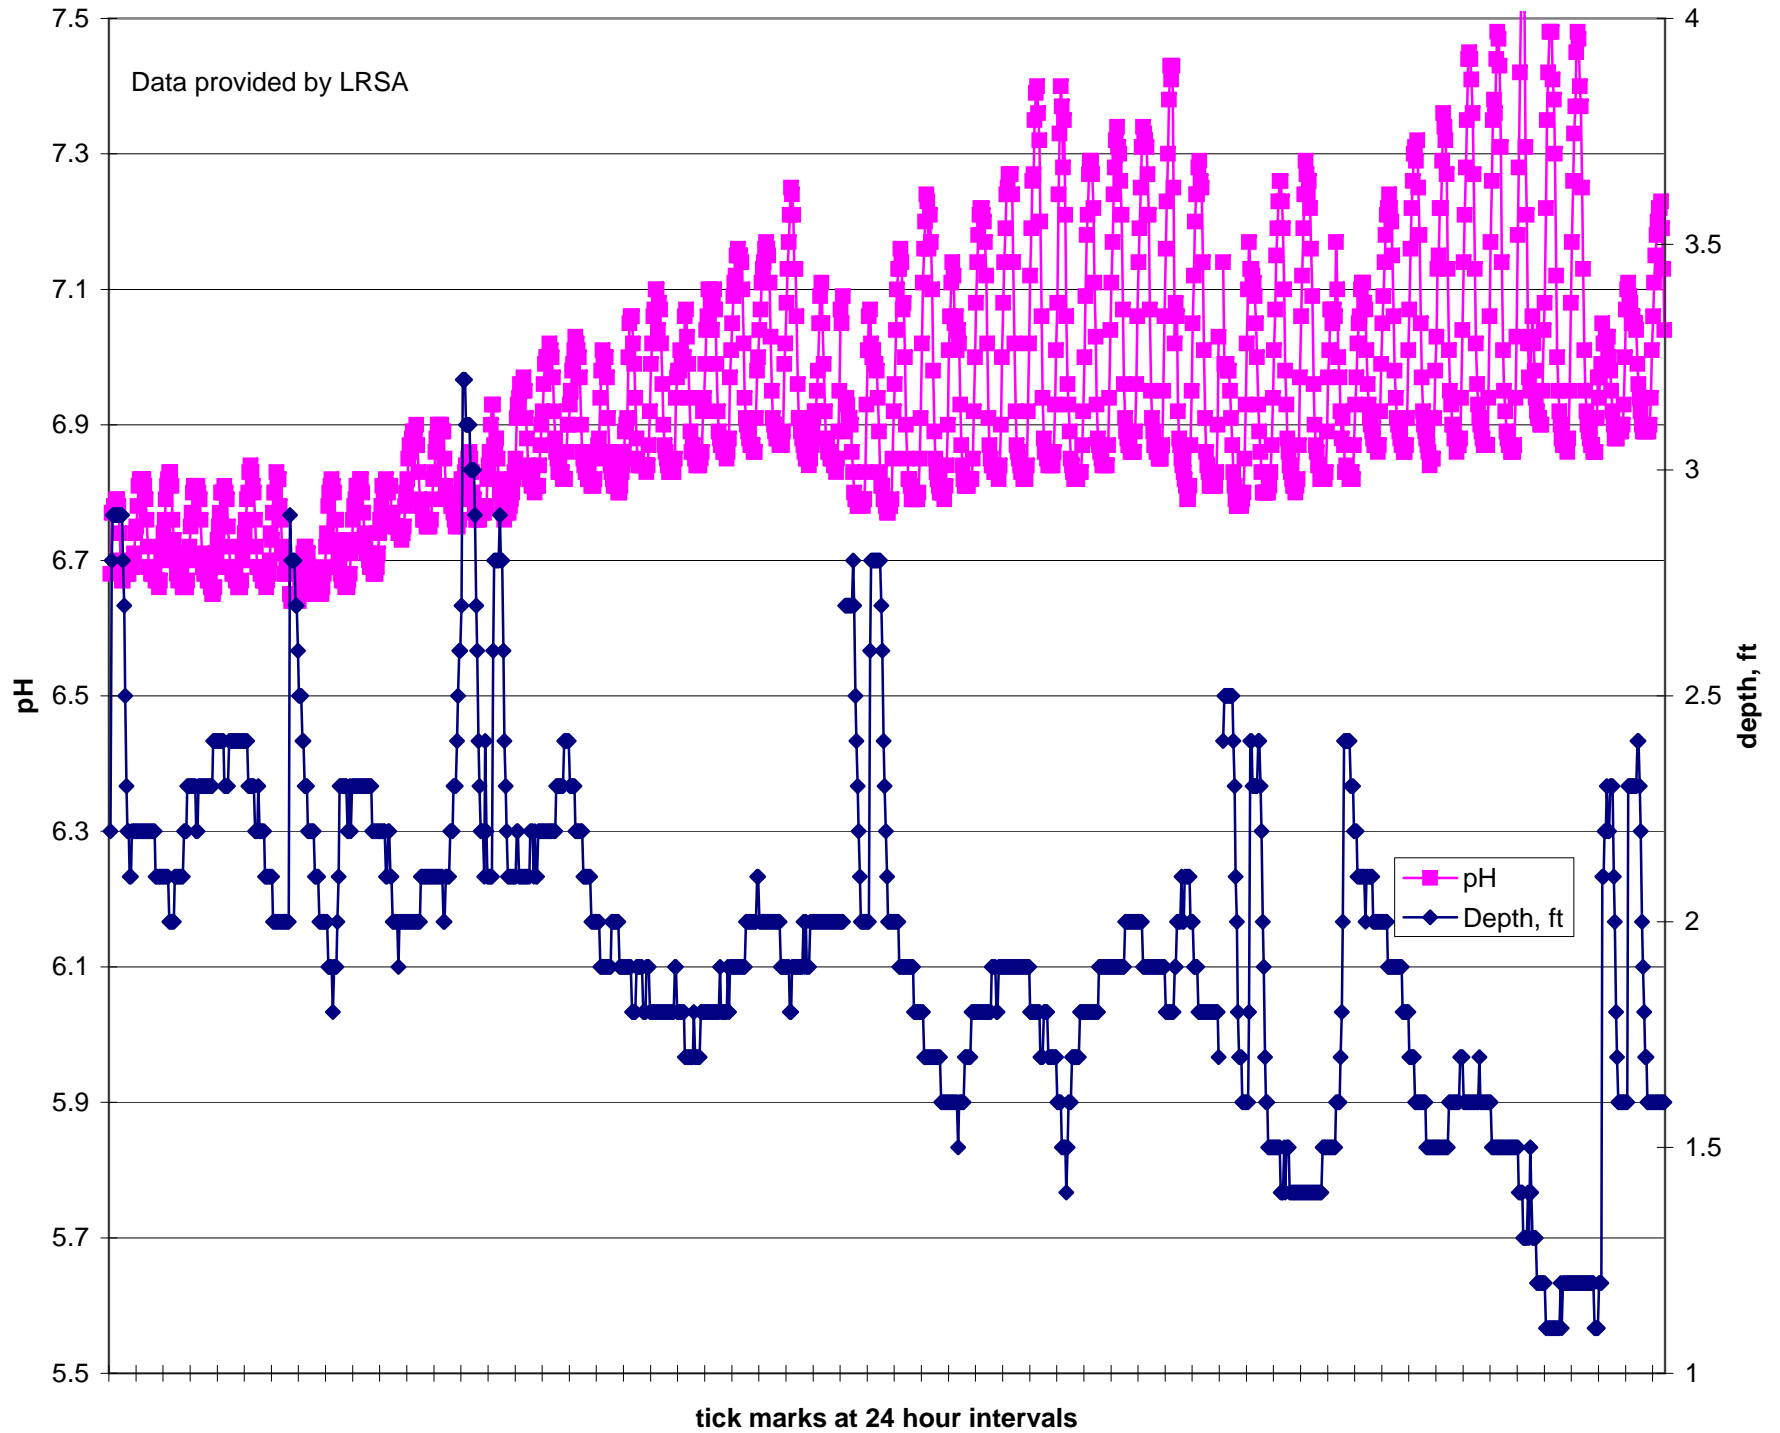

Lehigh River WQ at Jim Thorpe | Start June 8th @ at 11am to August 4th, 2008

Lehigh River WQ at Jim Thorpe | Start June 8th @ at 11am to August 4, 2008

Lehigh River WQ at Jim Thorpe | Start June 8th @ at 11am to August 4, 2008

Lehigh River WQ at Jim Thorpe | Start June 8th @ at 11am to August 4, 2008

Lehigh River WQ at Jim Thorpe | Start June 8th @ at 11am to August 4, 2008

Lehigh River WQ at Jim Thorpe | Start June 8th @ at 11am to August 4, 2008

Lehigh River WQ at Jim Thorpe | Start June 8th @ at 11am to August 4, 2008