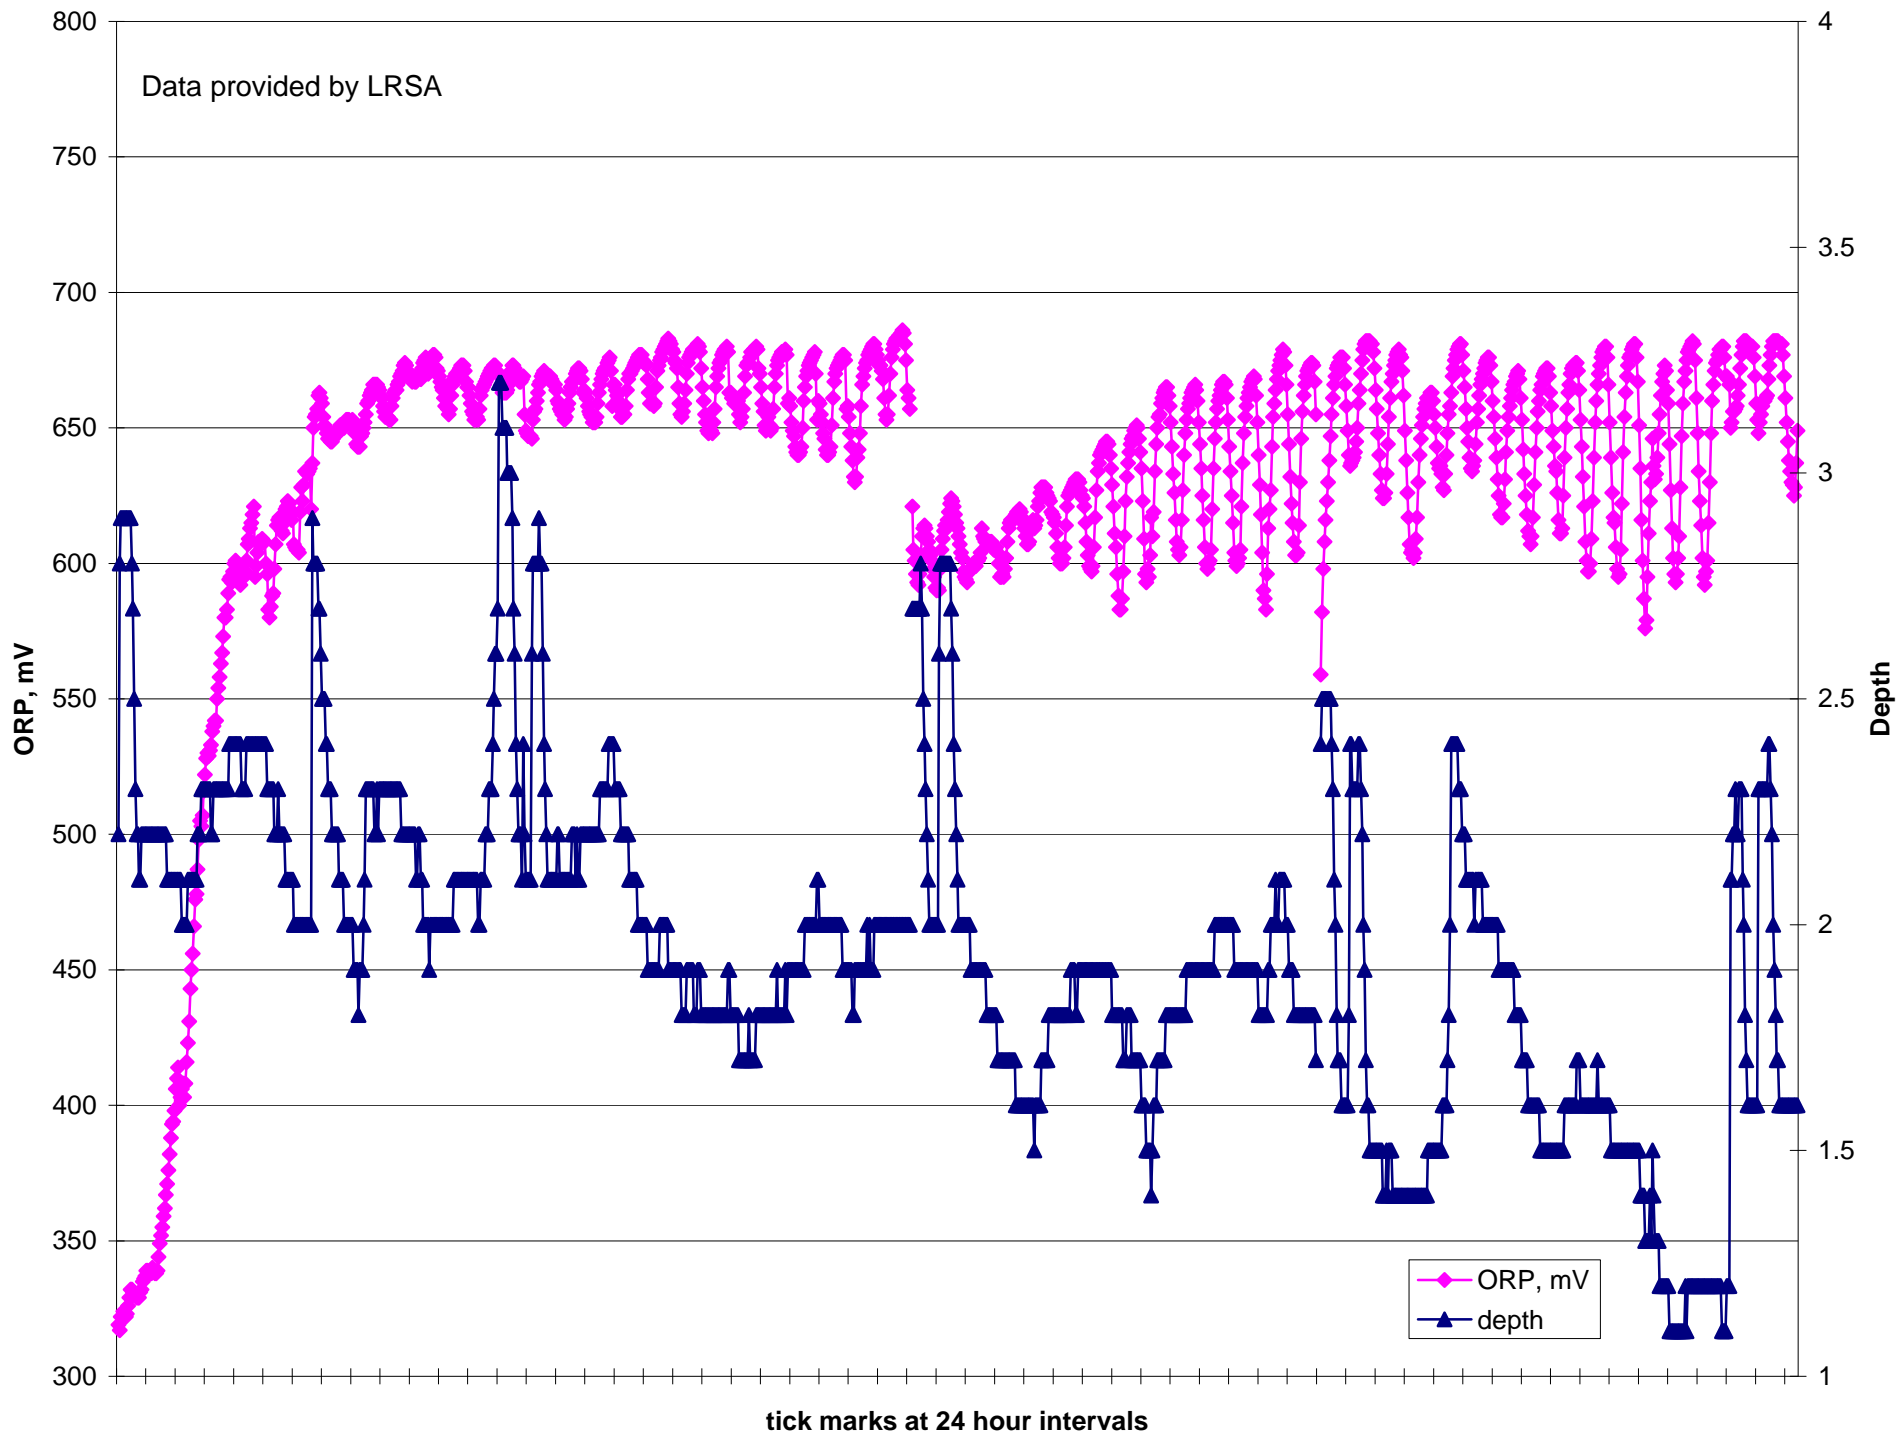

Lehigh River WQ at Jim Thorpe | Start June 8th @ at 11am to August 4th, 2008

Lehigh River WQ at Jim Thorpe | Start June 8th @ at 11am to August 4, 2008

Lehigh River WQ at Jim Thorpe | Start June 8th @ at 11am to August 4, 2008

Lehigh River WQ at Jim Thorpe | Start June 8th @ at 11am to August 4, 2008

Lehigh River WQ at Jim Thorpe | Start June 8th @ at 11am to August 4, 2008

Lehigh River WQ at Jim Thorpe | Start June 8th @ at 11am to August 4, 2008

Lehigh River WQ at Jim Thorpe | Start June 8th @ at 11am to August 4, 2008