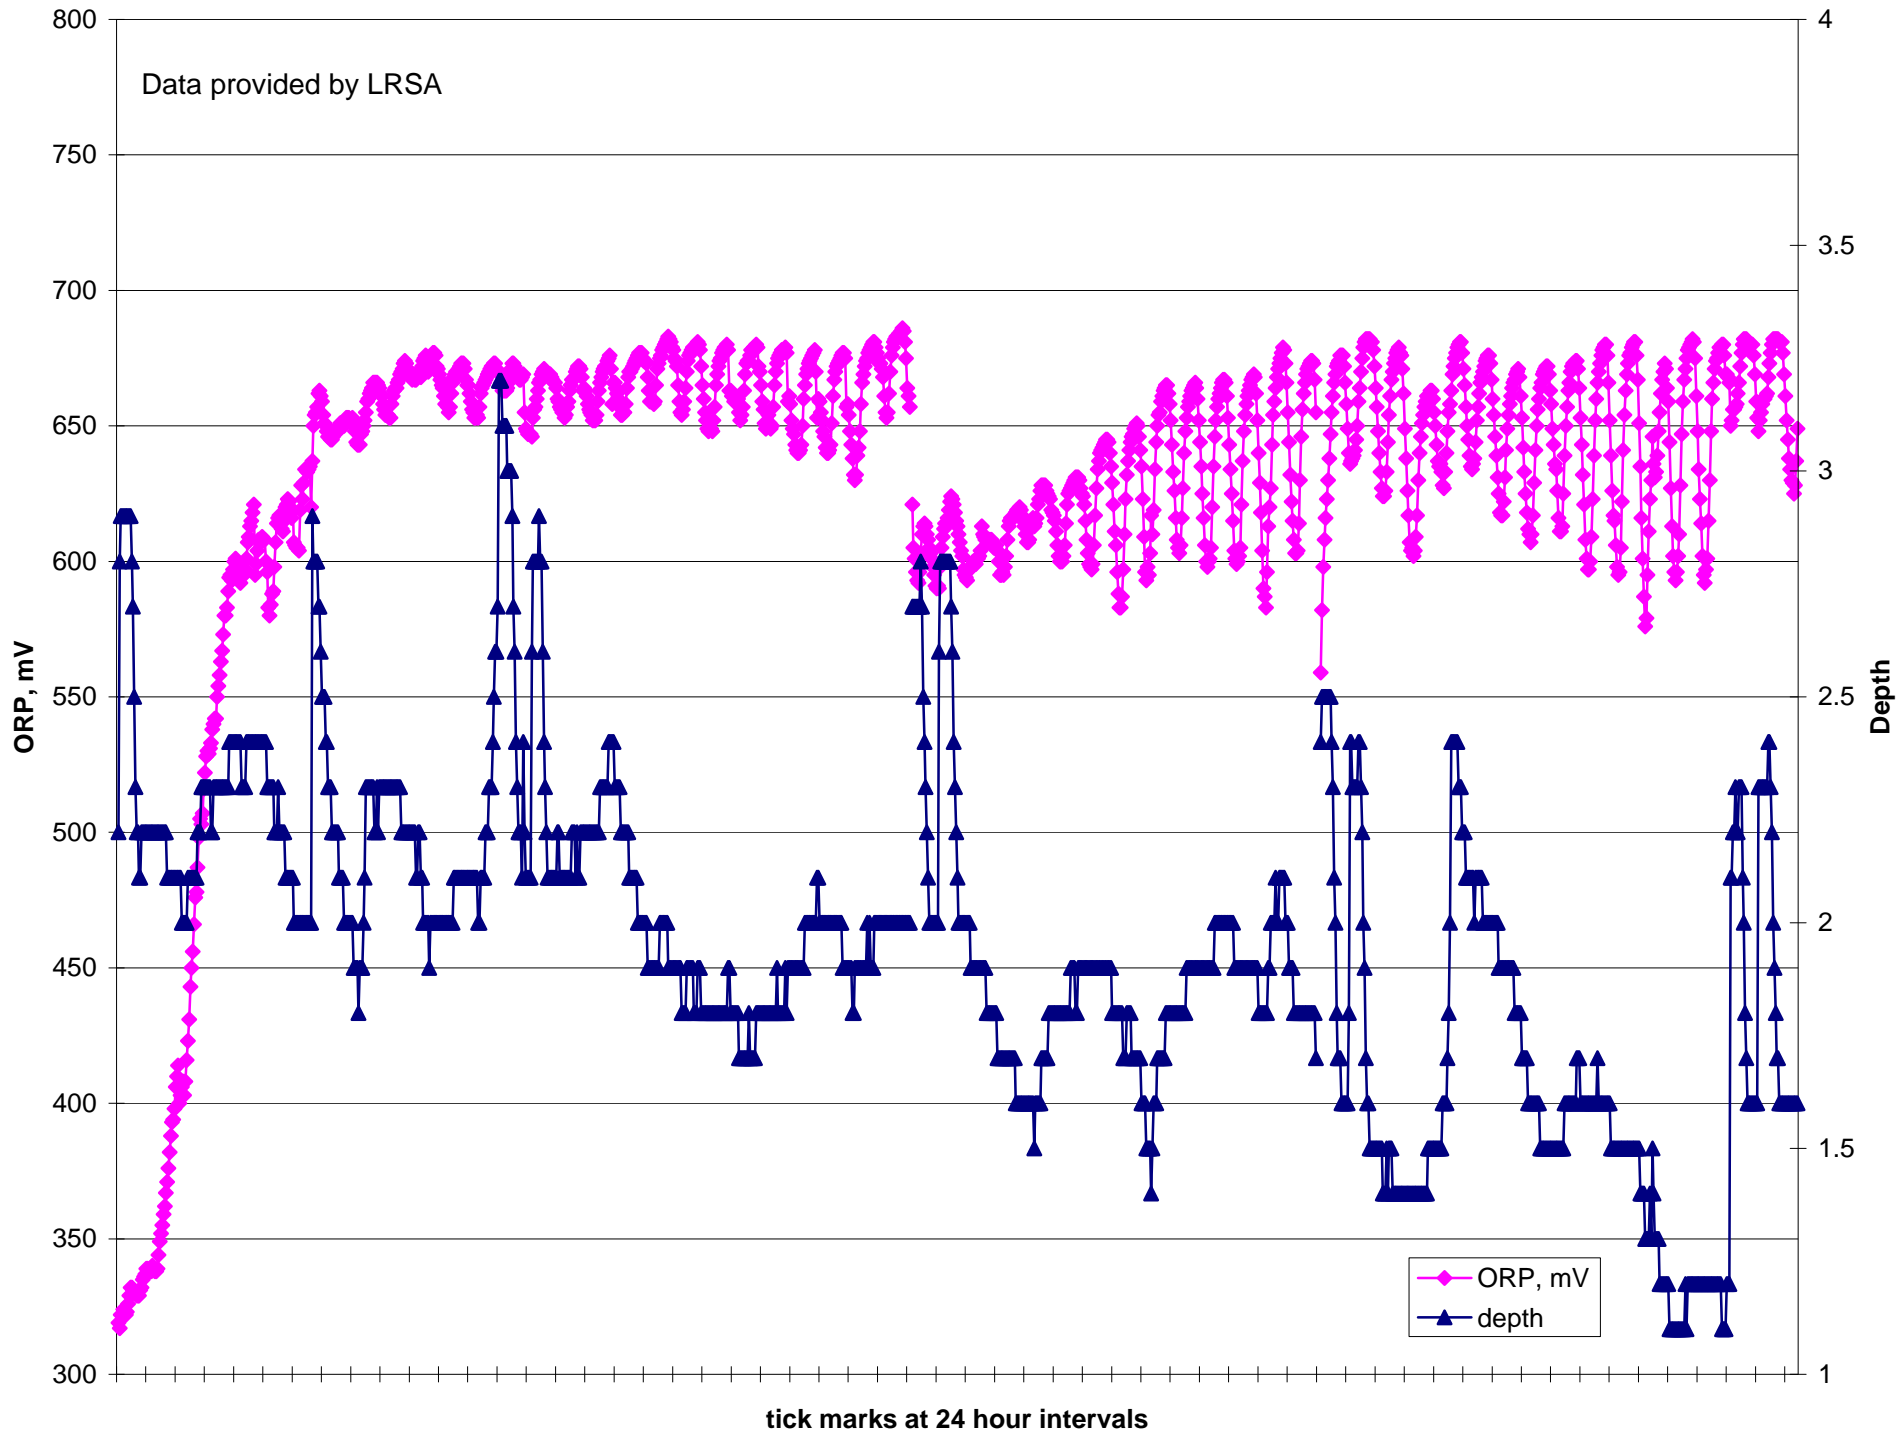

Lehigh River WQ at Jim Thorpe | Start June 8th @ at 11am to August 4th, 2008

Lehigh River WQ at Jim Thorpe | Start June 8th @ at 11am to August 4, 2008

Lehigh River WQ at Jim Thorpe | Start June 8th @ at 11am to August 4, 2008

Lehigh River WQ at Jim Thorpe | Start June 8th @ at 11am to August 4, 2008

Lehigh River WQ at Jim Thorpe | Start June 8th @ at 11am to August 4, 2008

Lehigh River WQ at Jim Thorpe | Start June 8th @ at 11am to August 4, 2008

Lehigh River WQ at Jim Thorpe | Start June 8th @ at 11am to August 4, 2008